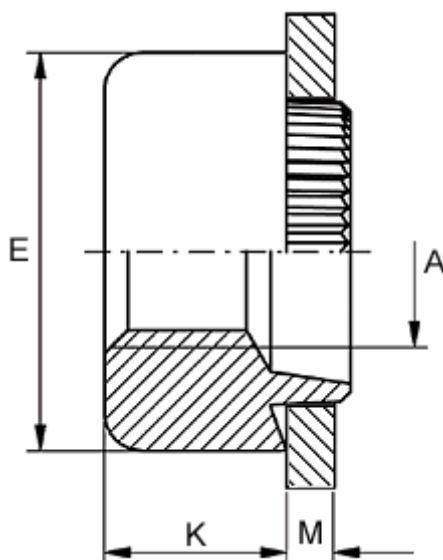

Article number: 12702000035120

Description: KLEE-coil 702 000 035.120

M3,5 Unhardened, zinc-pl. & chr. yellow

Measures

Female thread A	= M3,5
Height K	= 4.0
Outer diameter E	= 10.0
Plate thickness	= 0.7
Recommended bore diameter for extreme load	= 7.0
Recommended bore diameter for normal use	= 7.0